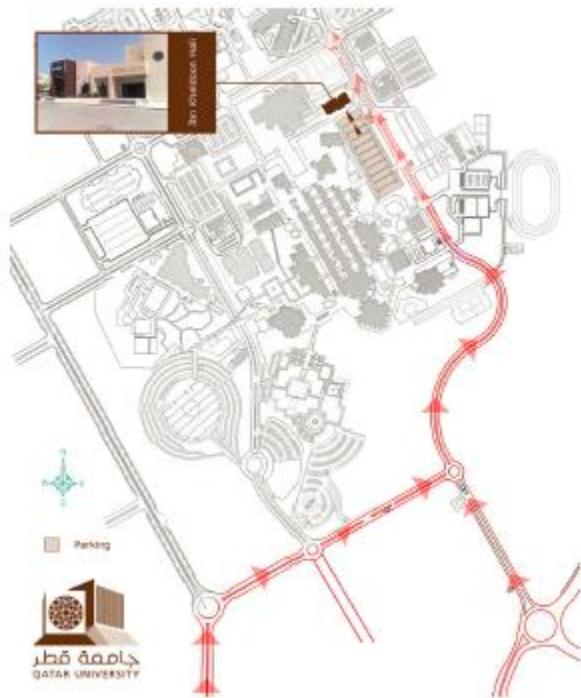

Qatar University Conference Map

Location on GPS:

<https://www.google.com/maps/place/Ibn+Khaldoun+Hall/@25.3773256,51.4911738,15z/data=!4m5!3m4!1s0x0:0x3f64b6e44331f3e4!8m2!3d25.3773256!4d51.4911738>

Qatar University Campus Wi-Fi Instructions

Network: QU Guest (no password required)

Parking

Friday, March 9th – Intercontinental Hotel West Bay
Parking will be available at the Intercontinental Hotel

Saturday, March 10th – Ibn Khaldoun Hall, Qatar University
Parking is available in the areas surrounding the conference buildings. We advise those driving not to park their vehicles in reserved parking spaces. You may enter Qatar University through Gate 4.